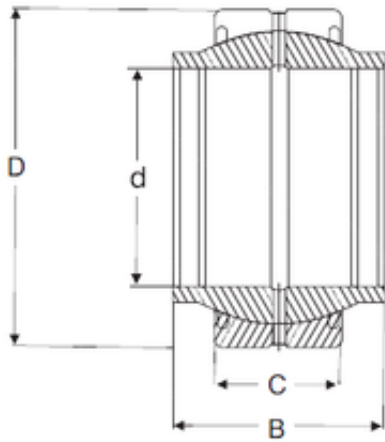

# BEARING CORP. LTD.

20 mm x 35 mm x 24 mm SIGMA GEM 20  
ES-2RS plain bearings

Bearing No. GEM 20 ES-2RS

Size	20x35x24 mm
Bore Diameter	20 mm
Outer Diameter	35 mm
Width	24 mm
d	20 mm
D	35 mm
B	24 mm
C	12 mm

GEM 20 ES-2RS Bearing 2D drawings and 3D CAD models