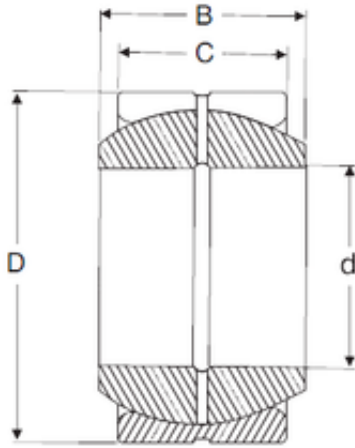

# BEARING CORP. LTD.

45 mm x 75 mm x 43 mm SIGMA GEH 45 ES  
plain bearings

Bearing No. GEH 45 ES

Size	45x75x43 mm
Bore Diameter	45 mm
Outer Diameter	75 mm
Width	43 mm
d	45 mm
D	75 mm
B	43 mm
C	28 mm

GEH 45 ES Bearing 2D drawings and 3D CAD models