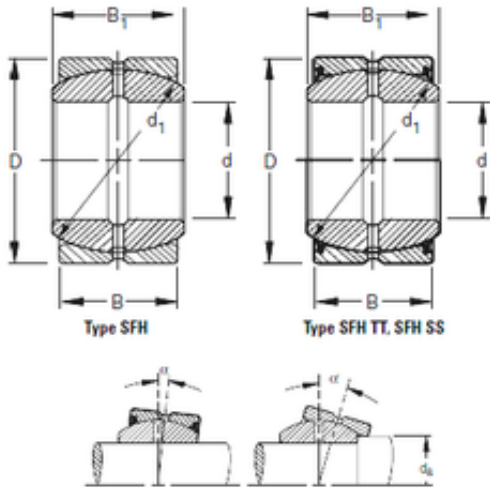

BEARING CORP. LTD.

Timken 12SFH24 plain bearings

Bearing No. 12SFH24

Size	31.75x61.912x28.58 mm
Bore Diameter	31.75 mm
Outer Diameter	61,912 mm
Width	28,58 mm
d	31.75 mm
D	61,912 mm
B1	35,31 mm
C	28,58 mm
d1	54,74 mm

12SFH24 Bearing 2D drawings and 3D CAD models