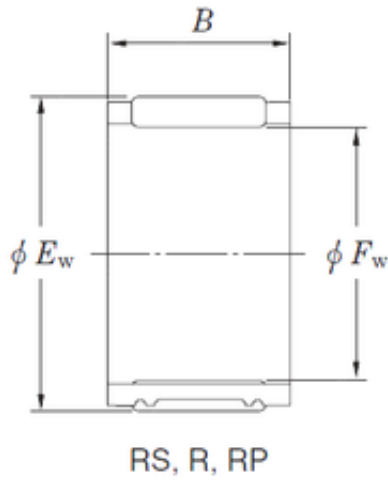

BEARING CORP. LTD.

KOYO RS424710-1 needle roller bearings

Bearing No. RS424710-1

Size	42x47x10 mm
Bore Diameter	42 mm
Outer Diameter	47 mm
Width	10 mm
F _w	42 mm
E _w	47 mm
B	10 mm
Weight	0,021 Kg
Basic dynamic load rating (C)	13,9 kN
Basic static load rating (C ₀)	23,8 kN

RS424710-1 Bearing 2D drawings and 3D CAD models