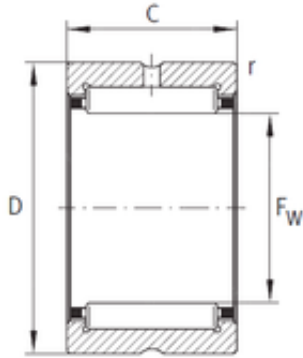

BEARING CORP. LTD.

INA NK55/25-XL needle roller bearings

Bearing No. NK55/25-XL

| | |
|--|-------------|
| Size | 55x68x25 mm |
| Bore Diameter | 55 mm |
| Outer Diameter | 68 mm |
| Width | 25 mm |
| F _w | 55 mm |
| D | 68 mm |
| C | 25 mm |
| r min. | 0,6 mm |
| Weight | 0,18 Kg |
| Basic dynamic load rating (C) | 45,5 kN |
| Basic static load rating (C ₀) | 82 kN |
| Fatigue load limit (P _u) | 14 |
| Reference speed | 6 000 r/min |

NK55/25-XL Bearing 2D drawings and 3D CAD models