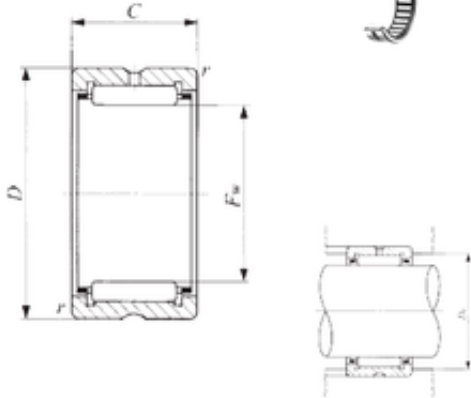

BEARING CORP. LTD.

IKO TAF 243220 needle roller bearings

Bearing No. TAF 243220

Size	24x32x20 mm
Bore Diameter	24 mm
Outer Diameter	32 mm
Width	20 mm
Fw	24 mm
D	32 mm
C	20 mm
r min.	0,3 mm
Da max.	30 mm
Weight	0,0405 Kg
Basic dynamic load rating (C)	19,4 kN
Basic static load rating (C0)	30,5 kN

TAF 243220 Bearing 2D drawings and 3D CAD models