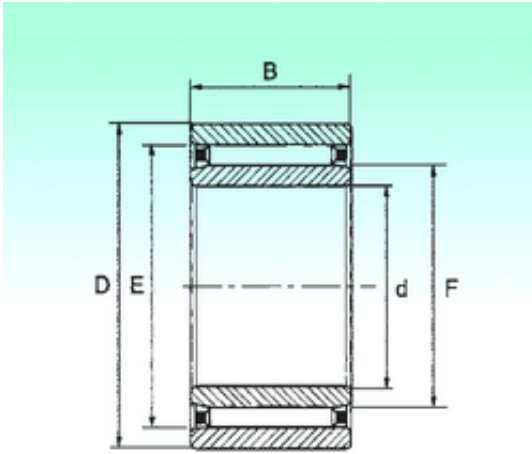

BEARING CORP. LTD.

17 mm x 35 mm x 16 mm NBS NAO 17x35x16
needle roller bearings

Bearing No. NAO 17x35x16

Bore Diameter	17 mm
Outer Diameter	29 mm
d	17 mm
F	22 mm
D	35 mm
E	29 mm
B	16 mm
C	16 mm
Weight	0,07 Kg
Basic dynamic load rating (C)	19 kN
Basic static load rating (C0)	24,2 kN

NAO 17x35x16 Bearing 2D drawings and 3D CAD models