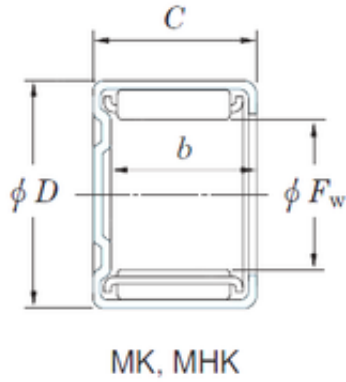

BEARING CORP. LTD.

KOYO MK661 needle roller bearings

Bearing No. MK661

Size	9.525x14.288x9.520 mm
Bore Diameter	9.525 mm
Outer Diameter	14.288 mm
Width	9.520 mm
Fw	9.525 mm
D	14.288 mm
C	9.520 mm
b	7.3 mm
Weight	42,068 Kg
Basic dynamic load rating (C)	3.65 kN
Basic static load rating (C0)	4.05 kN

MK661 Bearing 2D drawings and 3D CAD models