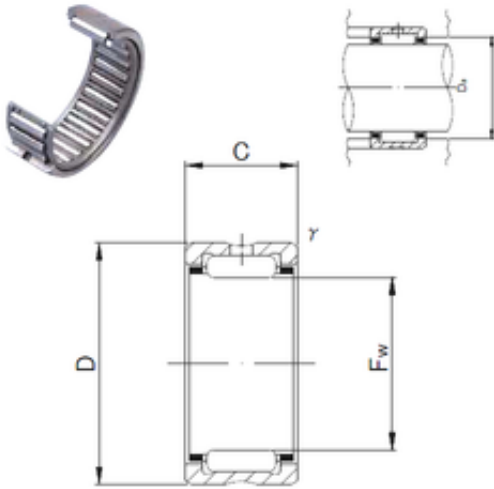

BEARING CORP. LTD.

JNS NK16/20M needle roller bearings

Bearing No. NK16/20M

Size	16x24x20 mm
Bore Diameter	16 mm
Outer Diameter	24 mm
Width	20 mm
Fw	16 mm
D	24 mm
C	20 mm
r min.	0,3 mm
Da max.	22 mm
Weight	0,029 Kg
Basic dynamic load rating (C)	14,3 kN
Basic static load rating (C0)	18,7 kN
Limiting speed	23 000 r/min

NK16/20M Bearing 2D drawings and 3D CAD models