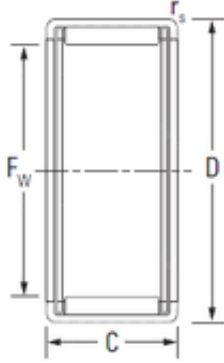

BEARING CORP. LTD.

INA F-52148 needle roller bearings

Bearing No. F-52148

Size	22x32x18 mm
Bore Diameter	22 mm
Outer Diameter	32 mm
Width	18 mm
d	22 mm
D	32 mm
C	18 mm

F-52148 Bearing 2D drawings and 3D CAD models