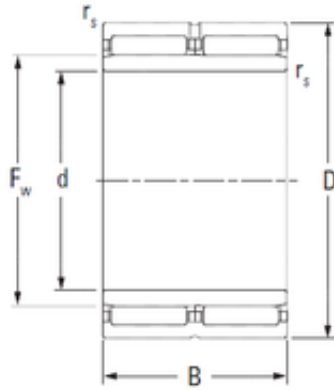

BEARING CORP. LTD.

32 mm x 52 mm x 36 mm KOYO NA69/32 needle roller bearings

Bearing No. NA69/32

NA69/32 Bearing 2D drawings and 3D CAD models

Size	32x52x36 mm
Bore Diameter	32 mm
Outer Diameter	52 mm
Width	36 mm
d	32 mm
Fw	40 mm
D	52 mm
B	36 mm
C	36 mm
r5 min.	0,6 mm
S	1 mm
Weight	0,313 Kg
Basic dynamic load rating (C)	48,6 kN
Basic static load rating (C0)	84,5 kN
(Grease) Lubrication Speed	11000 r/min