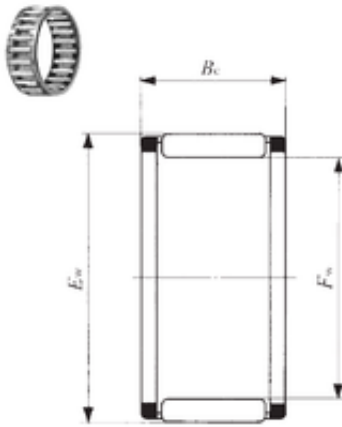

BEARING CORP. LTD.

IKO KT 303716 needle roller bearings

Bearing No. KT 303716

Bore Diameter	30 mm
Outer Diameter	37 mm
Fw	30 mm
Ew	37 mm
Bc	16 mm
Weight	0,0275 Kg
Basic dynamic load rating (C)	20,8 kN
Basic static load rating (C0)	28,4 kN

KT 303716 Bearing 2D drawings and 3D CAD models