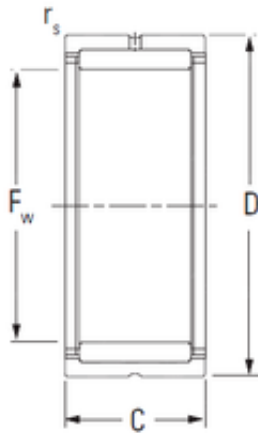

## KOYO NK110/30 needle roller bearings

Bearing No. NK110/30

Size	110x130x30 mm
Bore Diameter	110 mm
Outer Diameter	130 mm
Width	30 mm
F <sub>w</sub>	110 mm
D	130 mm
C	30 mm
r5 min.	1,1 mm
Weight	0,66 Kg
Basic dynamic load rating (C)	103 kN
Basic static load rating (C <sub>0</sub> )	220 kN
(Grease) Lubrication Speed	2500 r/min
Bearing No.	NK110/30
r <sub>s</sub> (min)	1.1
C <sub>r</sub>	103
C <sub>0r</sub>	220
C <sub>u</sub>	33.6
Grease lub.	2500
Oil lub.	3800
(Refer.) Mass(kg)	0.660

NK110/30 Bearing 2D drawings and 3D CAD models