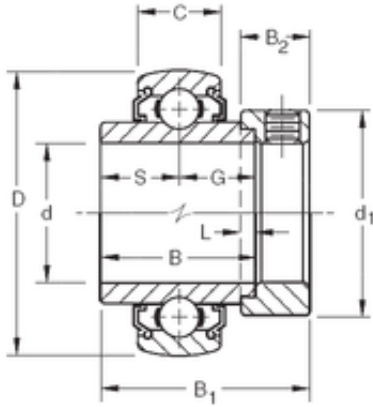

# BEARING CORP. LTD.

47,625 mm x 90 mm x 49,21 mm Timken  
1114KLLB deep groove ball bearings

Bearing No. 1114KLLB

Size	47.625x90x49.21 mm
Bore Diameter	47,625 mm
Outer Diameter	90 mm
Width	49,21 mm
d	47,625 mm
D	90 mm
B	49,21 mm
C	20 mm
d1	69,9 mm
B1	62,71 mm
B2	18,26 mm
G	24,61 mm
L	4,76 mm
S	24,61 mm
Weight	1,075 Kg
Basic dynamic load rating (C)	39 kN

1114KLLB Bearing 2D drawings and 3D CAD models