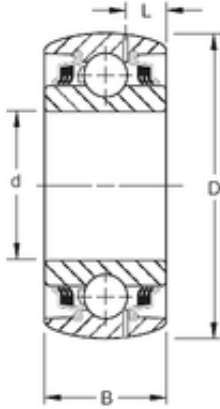

BEARING CORP. LTD.

ROUND BORE

39 mm x 85 mm x 30,18 mm Timken
GW209PPB4 deep groove ball bearings

Bearing No. GW209PPB4

Size	39x85x30.18 mm
Bore Diameter	39 mm
Outer Diameter	85 mm
Width	30,18 mm
d	39 mm
D	85 mm
B	30,18 mm
C	30,18 mm
Weight	0,748 Kg
Basic dynamic load rating (C)	36,8 kN

GW209PPB4 Bearing 2D drawings and 3D CAD models