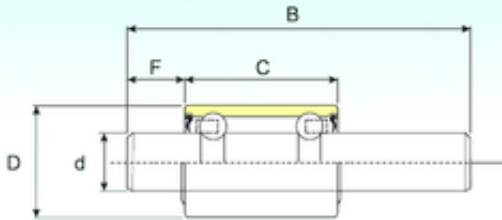

# BEARING CORP. LTD.

15,918 mm x 30 mm x 135,3 mm ISB  
WB1630135 deep groove ball bearings

Bearing No. WB1630135

Size	15.918x30x135.3 mm
Bore Diameter	15,918 mm
Outer Diameter	30 mm
Width	135,3 mm
d	15,918 mm
D	30 mm
B	135,3 mm
C	38,89 mm
F	50,8 mm

WB1630135 Bearing 2D drawings and 3D CAD models