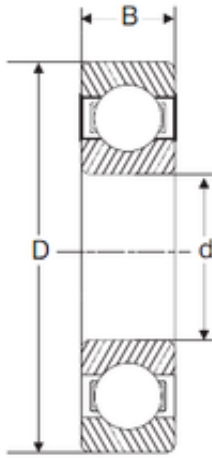

# BEARING CORP. LTD.

105 mm x 145 mm x 20 mm SIGMA 61921 deep groove ball bearings

Bearing No. 61921

Size	105x145x20 mm
Bore Diameter	105 mm
Outer Diameter	145 mm
Width	20 mm
d	105 mm
D	145 mm
B	20 mm
C	20 mm

61921 Bearing 2D drawings and 3D CAD models