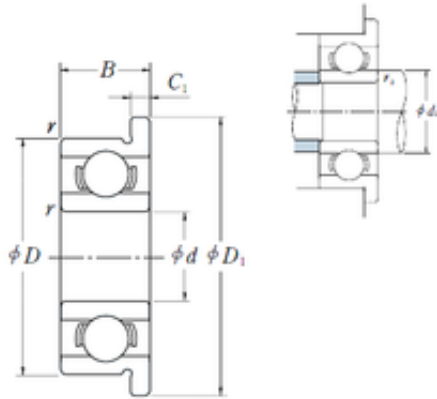

# BEARING CORP. LTD.

6 mm x 13 mm x 3,5 mm ISO F686 deep groove ball bearings

Bearing No. F686

Size	6x13x3.5 mm
Bore Diameter	6 mm
Outer Diameter	13 mm
Width	3,5 mm
d	6 mm
D	13 mm
D1	15 mm
B	3,5 mm
r min.	0,15 mm
C1	1 mm

F686 Bearing 2D drawings and 3D CAD models