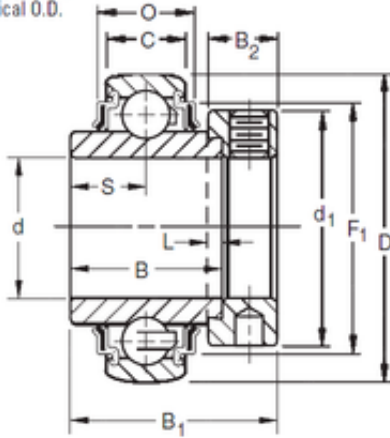

BEARING CORP. LTD.

KRRB Two Seals
Spherical O.D.

39,6875 mm x 80 mm x 42,86 mm Timken
1109KRRB deep groove ball bearings

Bearing No. 1109KRRB

Size	39.6875x80x42.86 mm
Bore Diameter	39,6875 mm
Outer Diameter	80 mm
Width	42,86 mm
d	39,6875 mm
D	80 mm
B	42,86 mm
C	18 mm
P	19,28 mm
O	20,45 mm
d1	60,3 mm
B1	56,4 mm
B2	18,3 mm
L	4,8 mm
S	21,4 mm
F1	67,79 mm
Weight	0,739 Kg
Basic dynamic load rating (C)	36 kN

1109KRRB Bearing 2D drawings and 3D CAD models