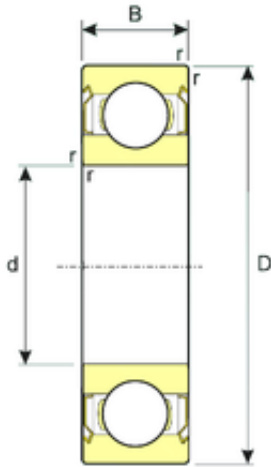

## BEARING CORP. LTD.

25 mm x 47 mm x 12 mm ISB SS 6005-ZZ deep groove ball bearings

Bearing No. SS 6005-ZZ

Size	25x47x12 mm
Bore Diameter	25 mm
Outer Diameter	47 mm
Width	12 mm
d	25 mm
D	47 mm
B	12 mm
C	12 mm
Weight	0,08 Kg
Basic dynamic load rating (C)	8,4 kN
Basic static load rating (C0)	5,6 kN

SS 6005-ZZ Bearing 2D drawings and 3D CAD models