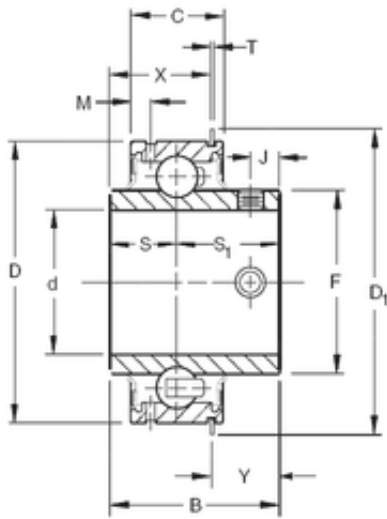

BEARING CORP. LTD.

36,5125 mm x 72 mm x 42,86 mm Timken ER23 deep groove ball bearings

Bearing No. ER23

Size	36.5125x72x42.86 mm
Bore Diameter	36,5125 mm
Outer Diameter	72 mm
Width	42,86 mm
d	36,5125 mm
D	72 mm
B	42,86 mm
C	23,81 mm
Y	19,76 mm
S1	25,4 mm
X	23,11 mm
D1	78,2 mm
F	46,83 mm
J	7,94 mm
M	5,56 mm
S	17,46 mm
T	1,6 mm
Thread (G)	M8X1,25

ER23 Bearing 2D drawings and 3D CAD models