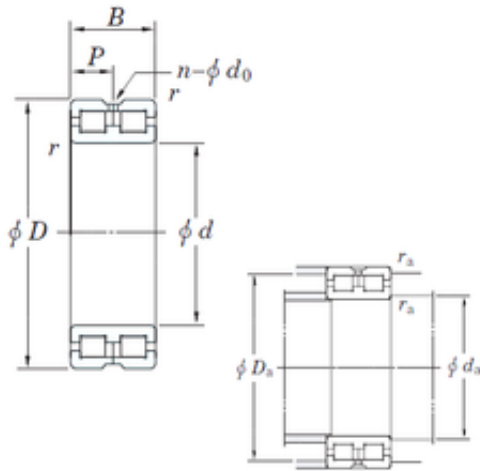

BEARING CORP. LTD.

400 mm x 540 mm x 140 mm KOYO DC4980AVW cylindrical roller bearings

Bearing No. DC4980AVW

DC4980AVW Bearing 2D drawings and 3D CAD models

| | |
|-------------------------------|----------------|
| Size | 400x540x140 mm |
| Bore Diameter | 400 mm |
| Outer Diameter | 540 mm |
| Width | 140 mm |
| d | 400 mm |
| D | 540 mm |
| B | 140 mm |
| C | 140 mm |
| n | 8 mm |
| p | 70 mm |
| r min. | 4 mm |
| da min. | 418 mm |
| Da max. | 522 mm |
| ra max. | 3 mm |
| Weight | 96,4 Kg |
| Basic dynamic load rating (C) | 2 380 kN |
| Bearing No. | DC4980AVW |
| r(min) | 4 |
| Cr | 2380 |
| C0r | 5990 |
| S | - mm |
| P | 70 |
| n(qty) | 8 |
| do | 8 |
| da(min) | 418 |

BEARING CORP. LTD.

| | |
|------------------------------|------|
| Da(max) | 522 |
| ra(max) | 3 |
| (Refer.)Mass(Fixed side)(kg) | 96.4 |