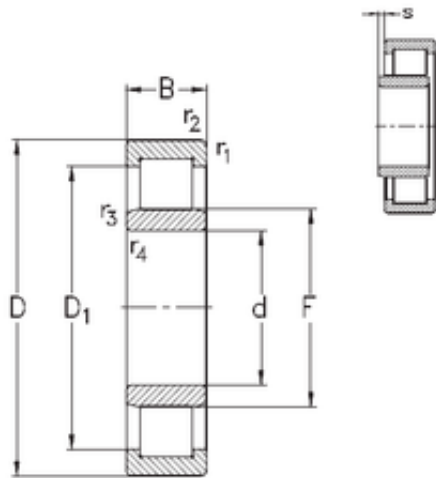

BEARING CORP. LTD.

220 mm x 400 mm x 65 mm NKE NU244-E-MA6 cylindrical roller bearings

Bearing No. NU244-E-MA6

Size	220x400x65 mm
Bore Diameter	220 mm
Outer Diameter	400 mm
Width	65 mm
d	220 mm
F	268 mm
D	400 mm
B	65 mm
C	65 mm
r1 min.	4 mm
r2 min.	4 mm
r3 min.	4 mm
r4 min.	4 mm
S	5,5 mm
Weight	38,5 Kg
Basic dynamic load rating (C)	952 kN
Basic static load rating (C0)	1338 kN

NU244-E-MA6 Bearing 2D drawings and 3D CAD models