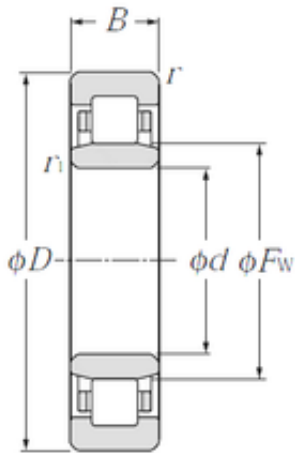

BEARING CORP. LTD.

190 mm x 340 mm x 92 mm NTN NU2238E cylindrical roller bearings

Bearing No. NU2238E

Size	190x340x92 mm
Bore Diameter	190 mm
Outer Diameter	340 mm
Width	92 mm
d	190 mm
Fw	228 mm
D	340 mm
B	92 mm
C	92 mm
r min.	4 mm
r1 min.	4 mm
Weight	39,5 Kg
Basic dynamic load rating (C)	1 100 kN
Basic static load rating (C0)	1 670 kN
(Grease) Lubrication Speed	1 500 r/min

NU2238E Bearing 2D drawings and 3D CAD models