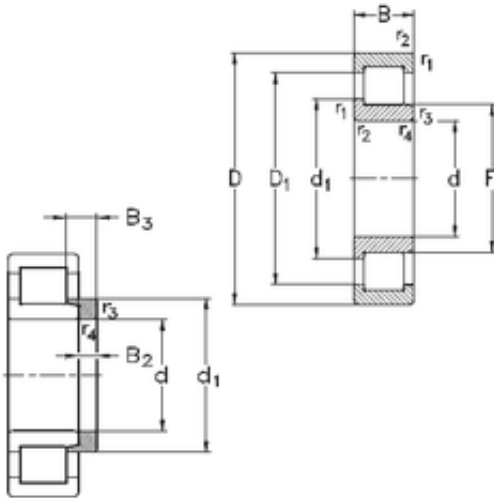

# BEARING CORP. LTD.

140 mm x 250 mm x 68 mm NKE NJ2228-E-MA6+HJ2228-E cylindrical roller bearings

Bearing No. NJ2228-E-MA6+HJ2228-E

NJ2228-E-MA6+HJ2228-E Bearing 2D drawings and 3D CAD models

Size	140x250x68 mm
Bore Diameter	140 mm
Outer Diameter	250 mm
Width	68 mm
d	140 mm
F	169 mm
D	250 mm
B	68 mm
C	68 mm
d1	180 mm
r1 min.	3 mm
r2 min.	3 mm
r3 min.	3 mm
r4 min.	3 mm
B2	11 mm
B3	23 mm
D1	217 mm
S	7 mm
Weight	16,6 Kg
Basic dynamic load rating (C)	638 kN
Basic static load rating (C0)	838 kN