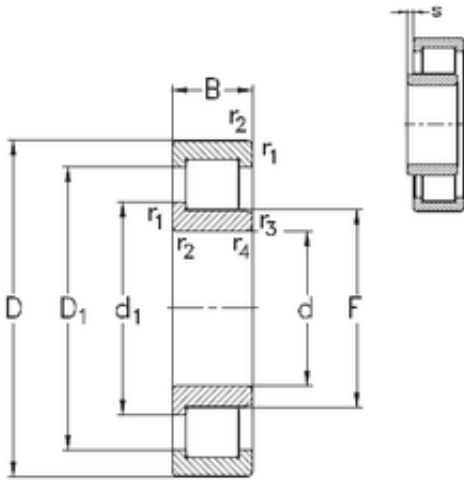

BEARING CORP. LTD.

105 mm x 260 mm x 60 mm NKE NJ421-M
cylindrical roller bearings

Bearing No. NJ421-M

Size	105x260x60 mm
Bore Diameter	105 mm
Outer Diameter	260 mm
Width	60 mm
d	105 mm
F	144,5 mm
D	260 mm
B	60 mm
C	60 mm
r1 min.	4 mm
r2 min.	4 mm
r3 min.	4 mm
r4 min.	4 mm
S	3,2 mm
Weight	17,5 Kg
Basic dynamic load rating (C)	499 kN
Basic static load rating (C0)	560 kN

NJ421-M Bearing 2D drawings and 3D CAD models