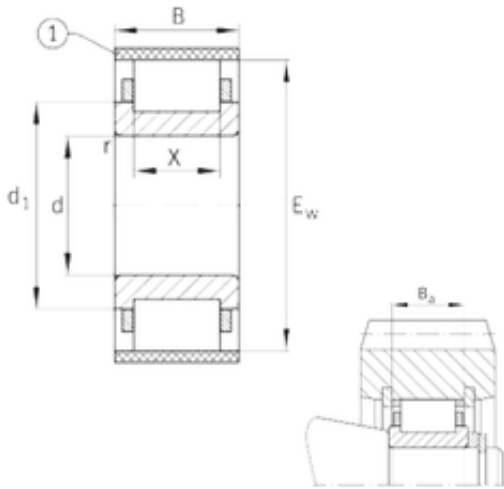

BEARING CORP. LTD.

FAG RN2224-E-MPBX cylindrical roller bearings

Bearing No. RN2224-E-MPBX

RN2224-E-MPBX Bearing 2D drawings and 3D CAD models

Size	120x195.5x58 mm
Bore Diameter	120 mm
Outer Diameter	195,5 mm
Width	58 mm
d	120 mm
Ew	195,5 mm
B	58 mm
Ba	54,7 mm
X	40 mm
d1	153,2 mm
r min.	2,1 mm
Weight	6,52 Kg
Basic dynamic load rating (C)	530 kN
Basic static load rating (C0)	610 kN