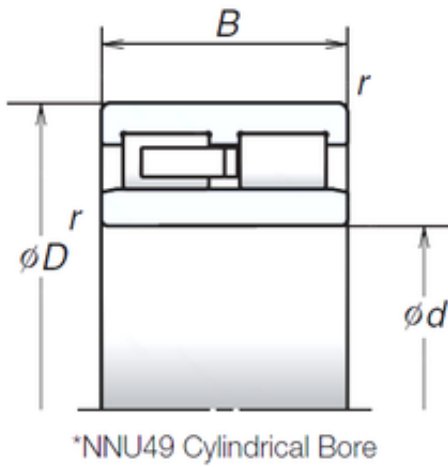

# BEARING CORP. LTD.

100 mm x 140 mm x 40 mm NSK NNU4920MB  
cylindrical roller bearings

Bearing No. NNU4920MB

NNU4920MB Bearing 2D drawings and 3D CAD models

|                               |               |
|-------------------------------|---------------|
| Size                          | 100x140x40 mm |
| Bore Diameter                 | 100 mm        |
| Outer Diameter                | 140 mm        |
| Width                         | 40 mm         |
| d                             | 100 mm        |
| F                             | 112 mm        |
| D                             | 140 mm        |
| B                             | 40 mm         |
| C                             | 40 mm         |
| r min.                        | 1,1 mm        |
| Weight                        | 1,9 Kg        |
| Basic dynamic load rating (C) | 155 kN        |
| Basic static load rating (C0) | 295 kN        |
| (Grease) Lubrication Speed    | 6 300 r/min   |