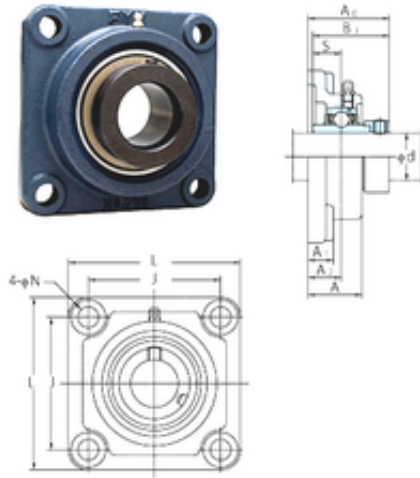

BEARING CORP. LTD.

FYH NANF207 bearing units

Bearing No. NANF207

Bore Diameter	35 mm
d	35 mm
A0	53,8 mm
A	36,5 mm
A1	17 mm
B1	51,1 mm
J	92 mm
L	117 mm
N	13 mm
S	18,8 mm
Bolt (G)	11,113
A2	21,5 mm
Weight	1,8 Kg
Basic dynamic load rating (C)	25,7 kN
Basic static load rating (C0)	15,4 kN
Category	Mounted Units & Inserts
Inventory	0.0
Manufacturer Name	FYH BEARING UNITS
Minimum Buy Quantity	N/A
Weight / Kilogram	0
Product Group	M06110

NANF207 Bearing 2D drawings and 3D CAD models