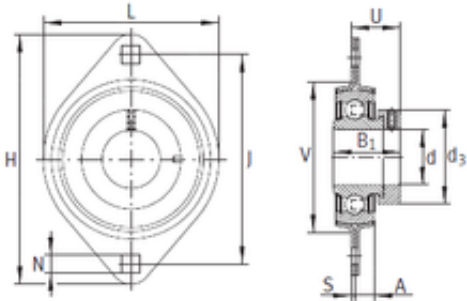

## INA RAT15 bearing units

RAT15 Bearing 2D drawings and 3D CAD models

Bearing No. RAT15

Bore Diameter	15 mm
d	15 mm
V	48 mm
U	24 mm
d3	28 mm
A	7 mm
B1	28,6 mm
H	81 mm
J	63,5 mm
L	58,7 mm
N	7,1 mm
S	2 mm
Category	Bearings
Inventory	0.0
Manufacturer Name	SCHAEFFLER GROUP
Minimum Buy Quantity	N/A
Weight / Kilogram	0.19
Product Group	M06110