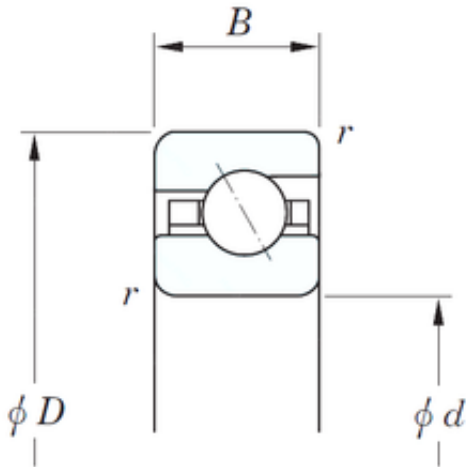

# BEARING CORP. LTD.

107,95 mm x 127 mm x 9,525 mm KOYO  
KCA042 angular contact ball bearings

Bearing No. KCA042

Size	107.95x127x9.525 mm
Bore Diameter	107,95 mm
Outer Diameter	127 mm
Width	9,525 mm
d	107,95 mm
D	127 mm
B	9,525 mm
C	9,525 mm
r	1 mm
Weight	0,209 Kg
Basic dynamic load rating (C)	11,5 kN
Bearing No.	KCA042
r(min)	1
Cr	11.5
C0r	15.8
Mass(kg)	0.209

KCA042 Bearing 2D drawings and 3D CAD models