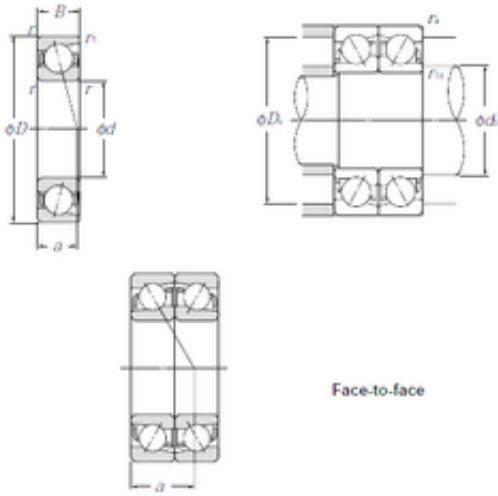

BEARING CORP. LTD.

130 mm x 230 mm x 40 mm CYSD 7226CDF
angular contact ball bearings

Bearing No. 7226CDF

7226CDF Bearing 2D drawings and 3D CAD models

Size	130x230x40 mm
Bore Diameter	130 mm
Outer Diameter	230 mm
Width	40 mm
d	130 mm
D	230 mm
B	40 mm
C	40 mm
Angle (°)	15 °
r min.	3 mm
2B	80 mm
Weight	11,66 Kg
Basic dynamic load rating (C)	345 kN
Basic static load rating (C0)	430 kN
(Grease) Lubrication Speed	3500 r/min