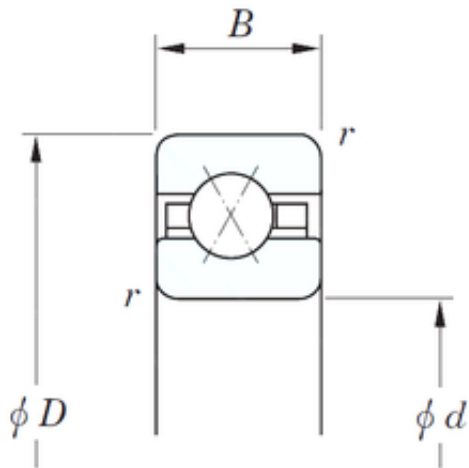

BEARING CORP. LTD.

457,2 mm x 495,3 mm x 19,05 mm KOYO
KFX180 angular contact ball bearings

Bearing No. KFX180

Size	457.2x495.3x19.05 mm
Bore Diameter	457,2 mm
Outer Diameter	495,3 mm
Width	19,05 mm
d	457,2 mm
D	495,3 mm
B	19,05 mm
C	19,05 mm
r	2 mm
Weight	3,58 Kg
Basic dynamic load rating (C)	41,4 kN
Bearing No.	KFX180
r(min)	2
Cr	41.4
C0r	88.8
Mass(kg)	3.58

KFX180 Bearing 2D drawings and 3D CAD models