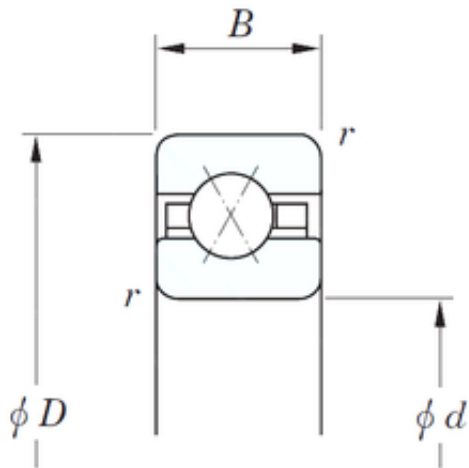

BEARING CORP. LTD.

203,2 mm x 222,25 mm x 9,525 mm KOYO
KCX080 angular contact ball bearings

Bearing No. KCX080

Size	203.2x222.25x9.525 mm
Bore Diameter	203,2 mm
Outer Diameter	222,25 mm
Width	9,525 mm
d	203,2 mm
D	222,25 mm
B	9,525 mm
C	9,525 mm
r	1 mm
Weight	0,381 Kg
Basic dynamic load rating (C)	11,4 kN
Bearing No.	KCX080
r(min)	1
Cr	11.4
C0r	19.9
Mass(kg)	0.381

KCX080 Bearing 2D drawings and 3D CAD models